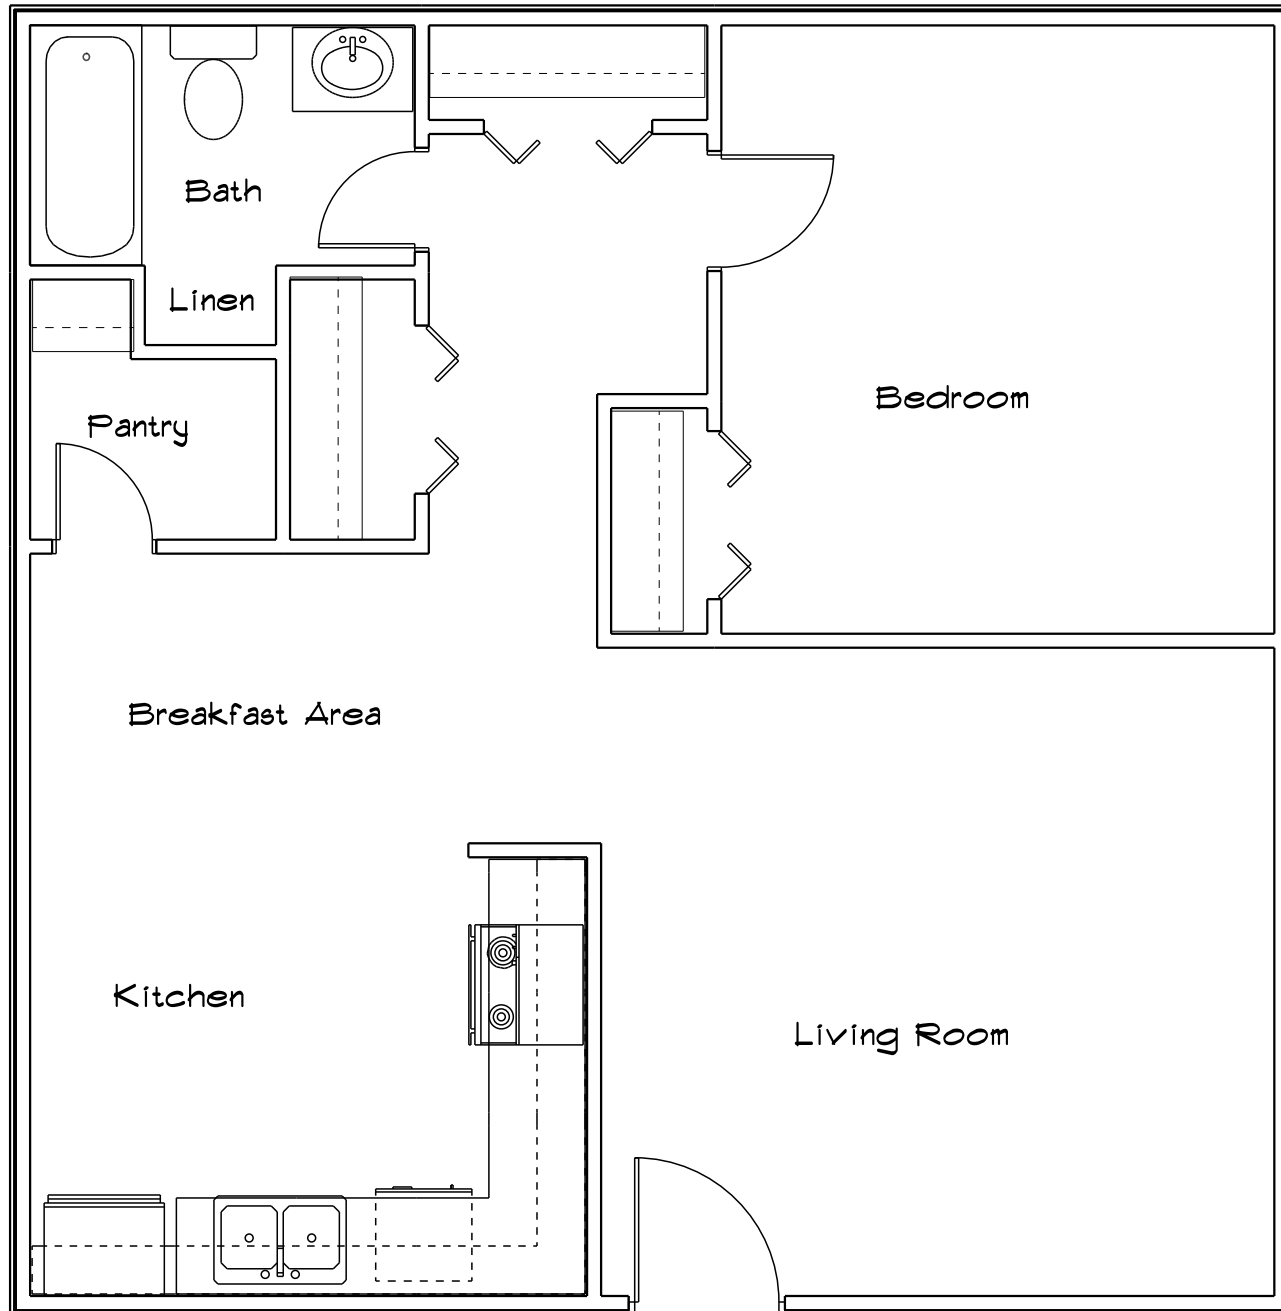

1 Bedroom 1 Bathroom

Rent \$470.00 to \$525.00 Square Feet 630-690

2 Bedroom 1 Bathroom
Rent \$550.00 to \$615.00 Square Feet 890

Rent \$625.00 Sqaure Feet 890
2 Bedroom & 2 Bathroom

3 Bedroom & 2 Bathroom
Rent \$750.00 Square Feet 1256

Dimon Park Townhouse 2 Bedroom 1.5 Bathroom
Rent \$570.00 to \$600.00 Square Feet 1380

1st Floor

2nd Floor

Efficiency Rent \$410.00 Square Feet 375-380

Rent \$575.00 Sqaure Feet 890
2 Bedroom & 2 Bathroom

3 Bedroom & 2 Bathroom
Rent \$750.00 Square Feet 1256

Townhouse 2 Bedroom 1.5 Bathroom
Rent \$570.00 to \$600.00 Square Feet 1240

1st Floor

2nd Floor