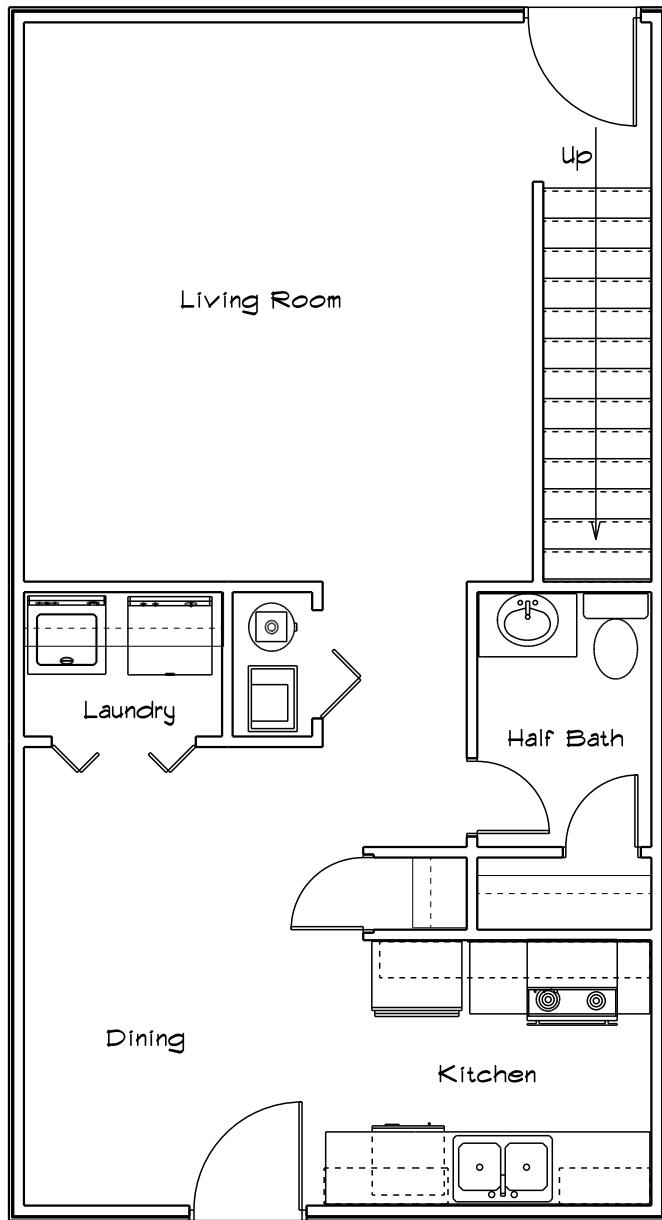

1 Bedroom 1 Bathroom

Rent \$470.00 to \$525.00 Square Feet 630-690

2 Bedroom 1 Bathroom
Rent \$550.00 to \$615.00 Square Feet 890

Rent \$625.00 Sqaure Feet 890
2 Bedroom & 2 Bathroom

3 Bedroom & 2 Bathroom
Rent \$750.00 Square Feet 1256

Dimon Park Townhouse 2 Bedroom 1.5 Bathroom
Rent \$570.00 to \$600.00 Square Feet 1380

1st Floor

2nd Floor

Efficiency Rent \$410.00 Square Feet 375-380

Rent \$575.00 Sqaure Feet 890
2 Bedroom & 2 Bathroom

3 Bedroom & 2 Bathroom
Rent \$750.00 Square Feet 1256

Townhouse 2 Bedroom 1.5 Bathroom
Rent \$570.00 to \$600.00 Square Feet 1240

1st Floor

2nd Floor