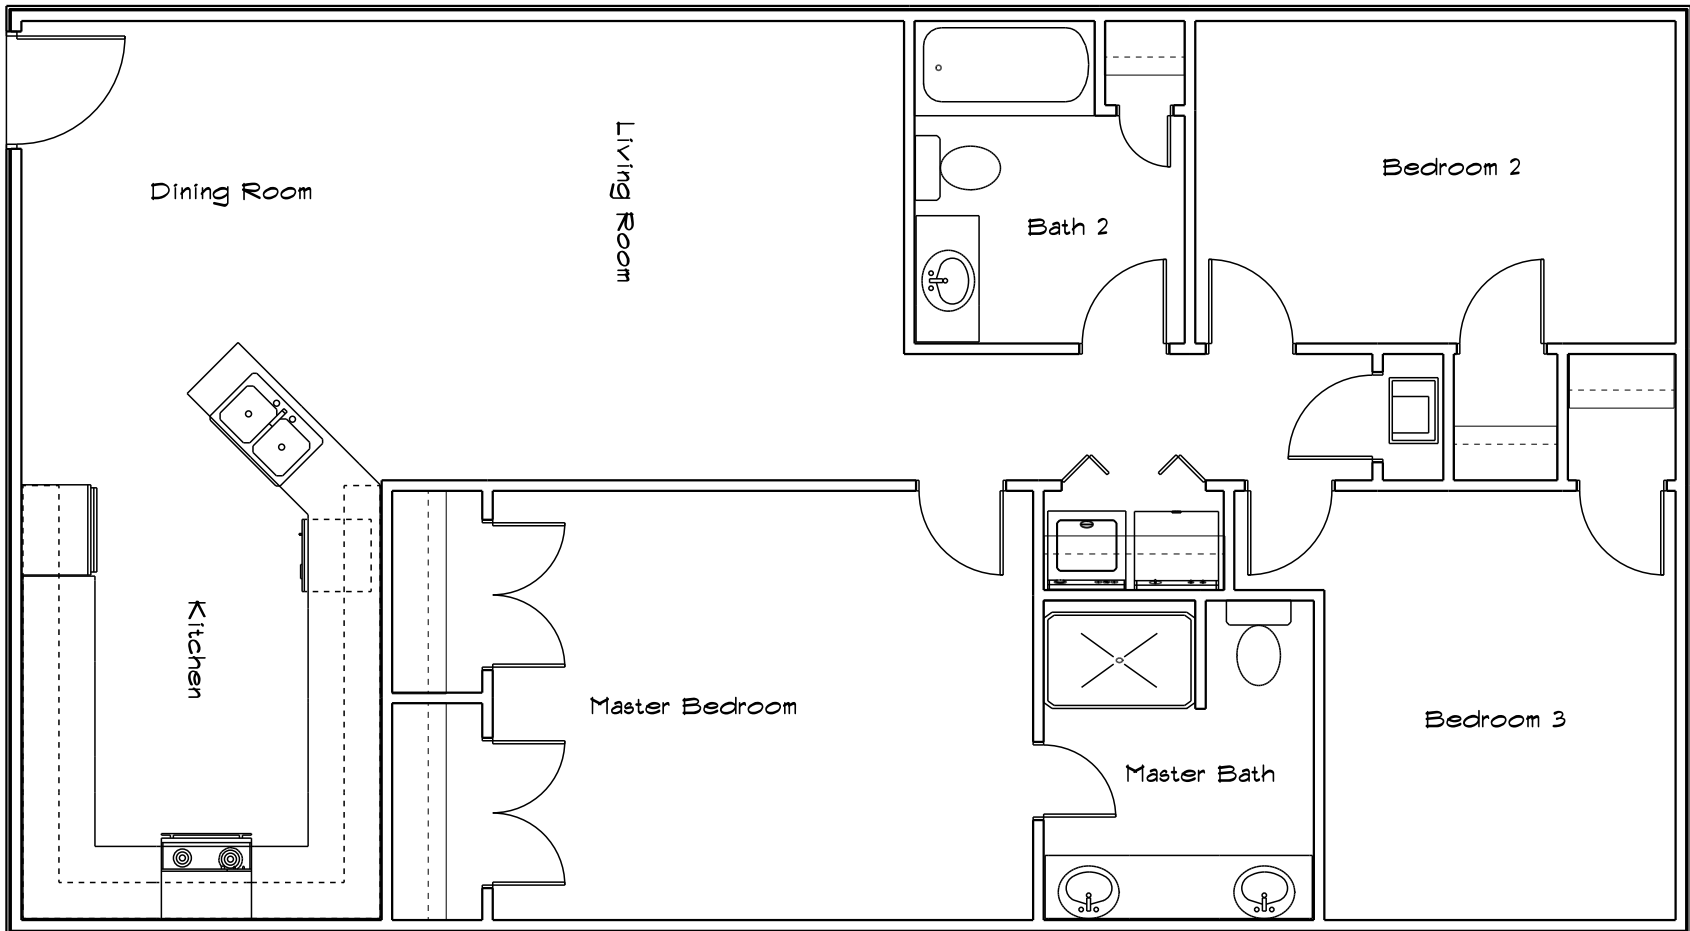

Dimon Park Townhouse 2 Bedroom 1.5 Bathroom
Rent \$570.00 to \$600.00 Square Feet 1380

1st Floor

2nd Floor

Efficiency Rent \$410.00 Square Feet 375-380

Rent \$575.00 Sqaure Feet 890
2 Bedroom & 2 Bathroom

3 Bedroom & 2 Bathroom
Rent \$750.00 Square Feet 1256

Townhouse 2 Bedroom 1.5 Bathroom
Rent \$570.00 to \$600.00 Square Feet 1240

1st Floor

2nd Floor