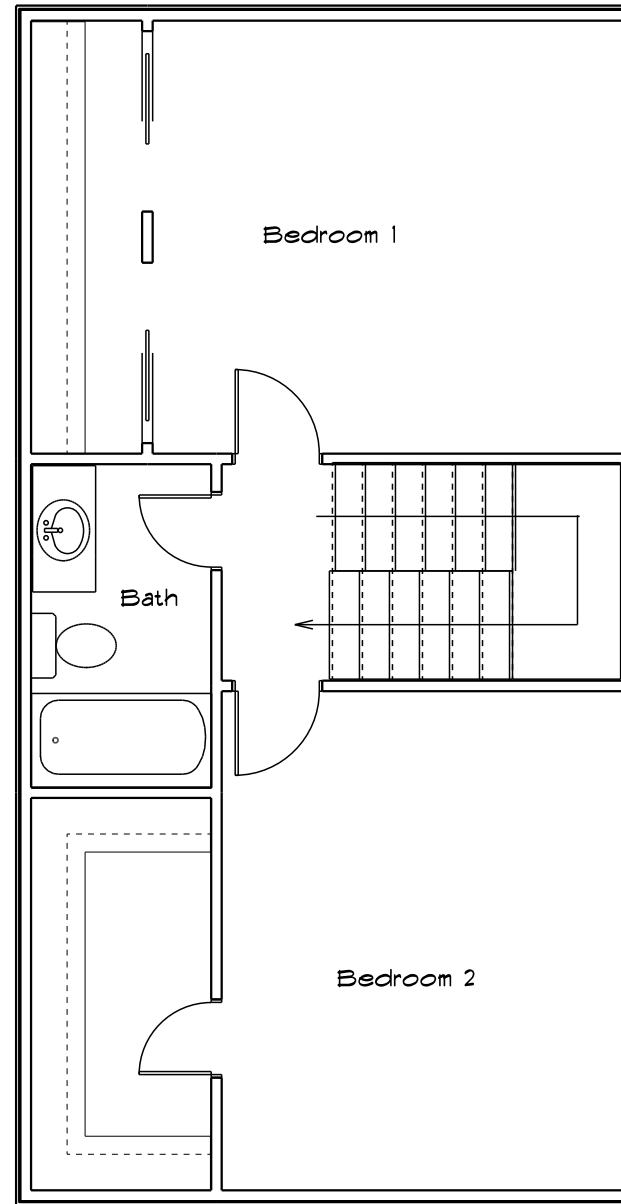

Dimon Park Townhouse 2 Bedroom 1.5 Bathroom
Rent \$570.00 to \$600.00 Square Feet 1380

1st Floor

2nd Floor

Efficiency Rent \$410.00 Square Feet 375-380

Rent \$575.00 Sqaure Feet 890
2 Bedroom & 2 Bathroom

3 Bedroom & 2 Bathroom
Rent \$750.00 Square Feet 1256

Townhouse 2 Bedroom 1.5 Bathroom
Rent \$570.00 to \$600.00 Square Feet 1240

1st Floor

2nd Floor