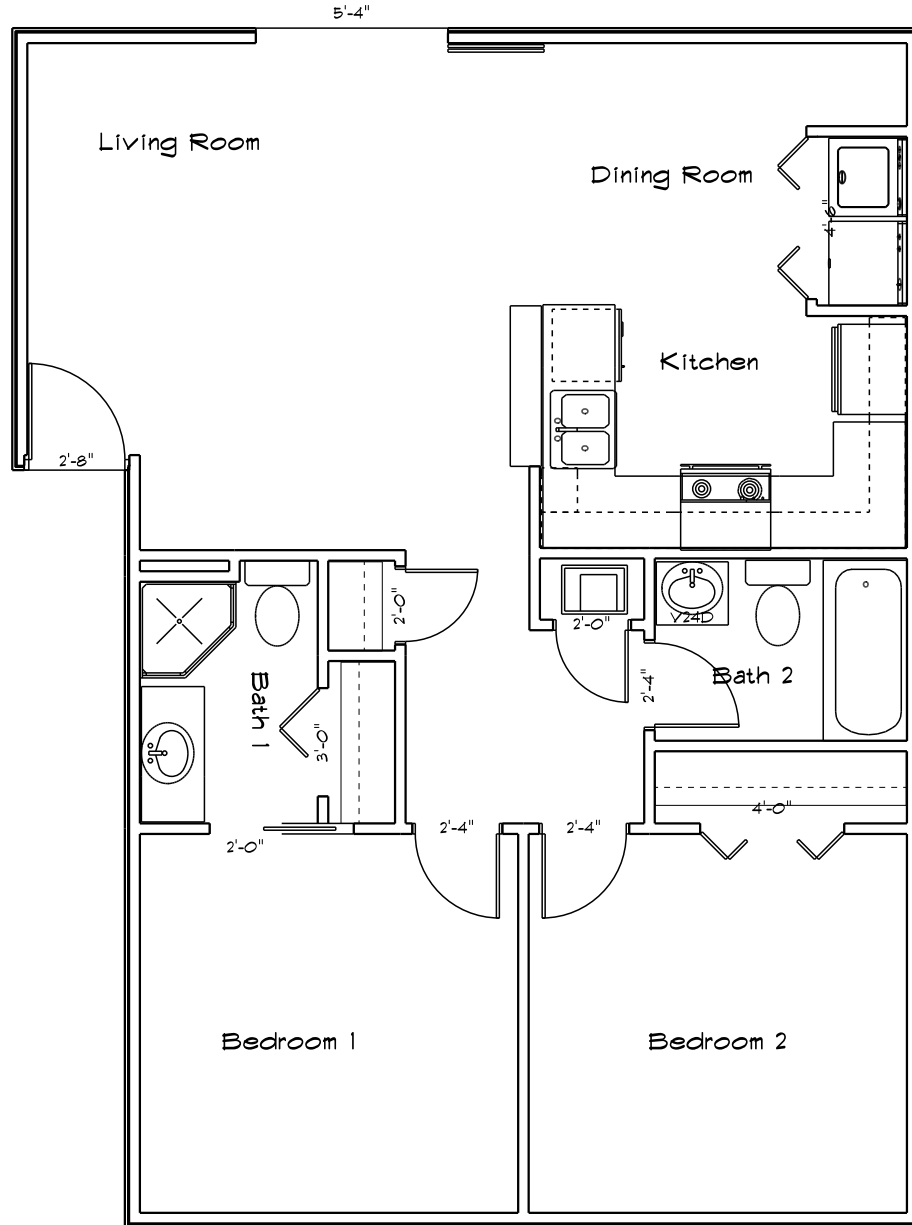

Dimon Park Townhouse 2 Bedroom 1.5 Bathroom
Rent \$570.00 to \$600.00 Square Feet 1380

1st Floor

2nd Floor

Efficiency Rent \$410.00 Square Feet 375-380

Rent \$575.00 Sqaure Feet 890
2 Bedroom & 2 Bathroom

3 Bedroom & 2 Bathroom
Rent \$750.00 Square Feet 1256

Townhouse 2 Bedroom 1.5 Bathroom
Rent \$570.00 to \$600.00 Square Feet 1240

1st Floor

2nd Floor