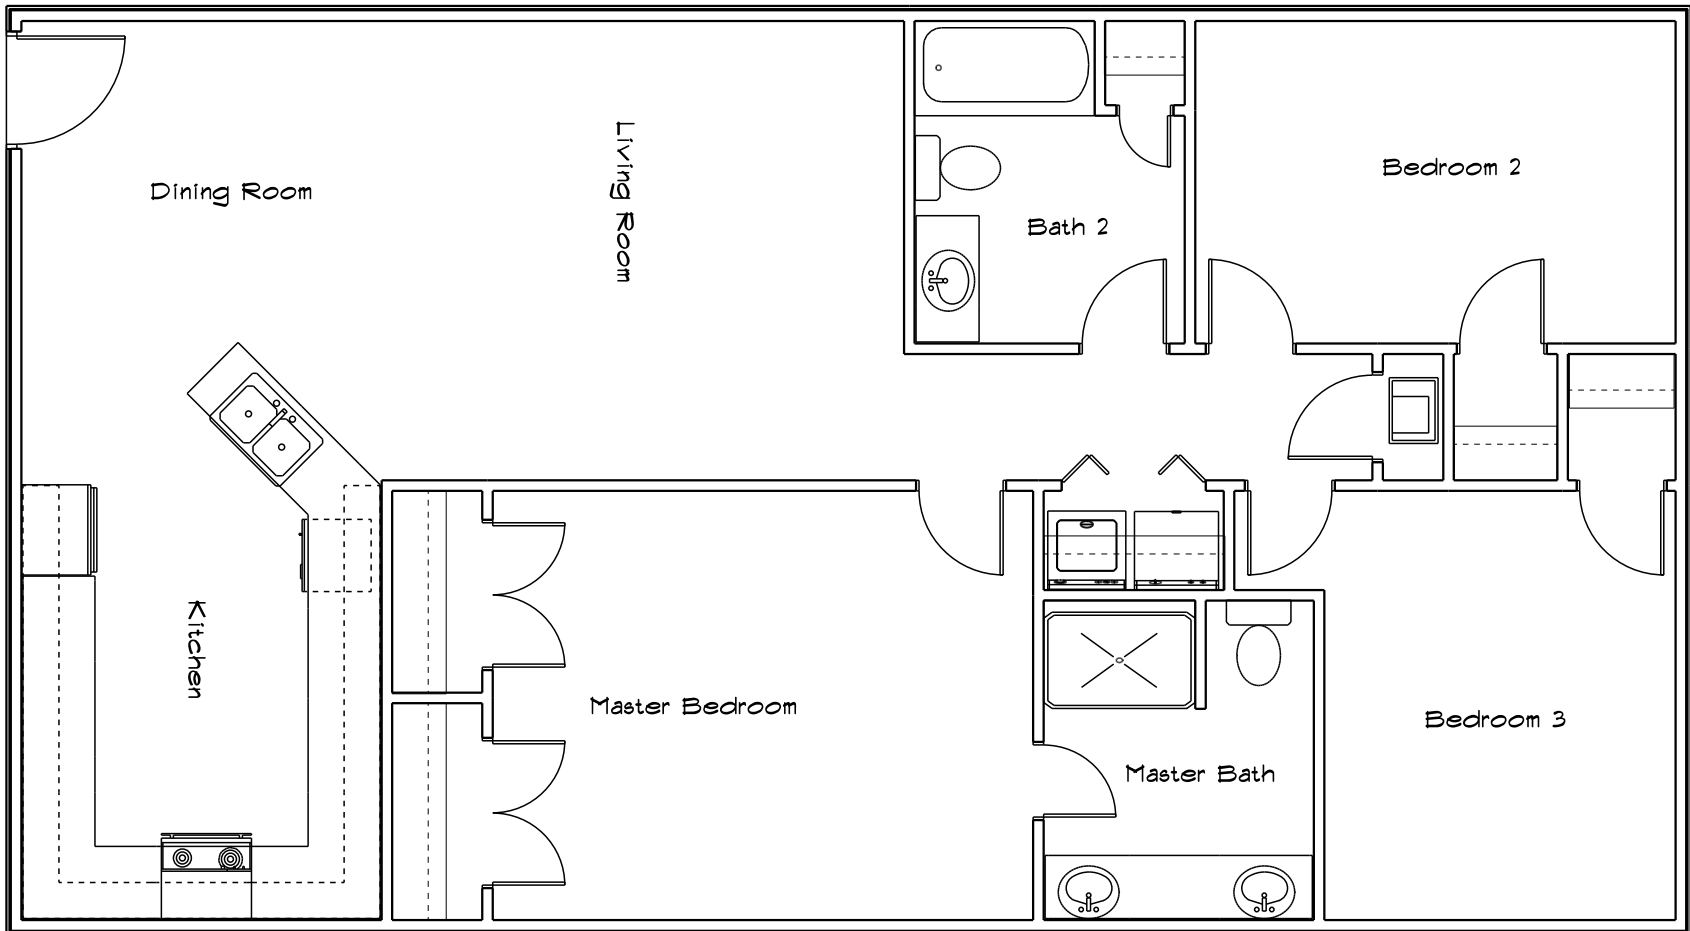

1 Bedroom 1 Bathroom

Rent \$470.00 to \$525.00 Square Feet 630-690

2 Bedroom 1 Bathroom
Rent \$550.00 to \$615.00 Square Feet 890

Rent \$625.00 Sqaure Feet 890
2 Bedroom & 2 Bathroom

3 Bedroom & 2 Bathroom
Rent \$750.00 Square Feet 1256

Dimon Park Townhouse 2 Bedroom 1.5 Bathroom
Rent \$570.00 to \$600.00 Square Feet 1380

1st Floor

2nd Floor

Efficiency Rent \$410.00 Square Feet 375-380

Rent \$575.00 Sqaure Feet 890
2 Bedroom & 2 Bathroom

3 Bedroom & 2 Bathroom
Rent \$750.00 Square Feet 1256

Townhouse 2 Bedroom 1.5 Bathroom
Rent \$570.00 to \$600.00 Square Feet 1240

1st Floor

2nd Floor