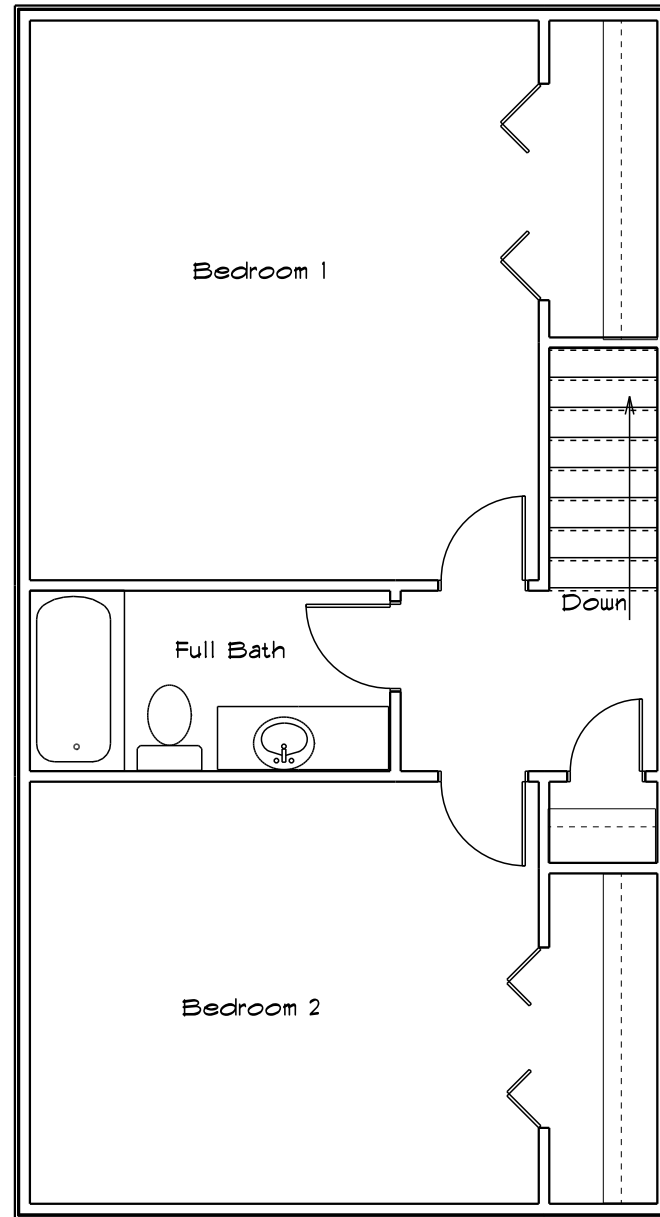

1 Bedroom 1 Bathroom

Rent \$470.00 to \$525.00 Square Feet 630-690

2 Bedroom 1 Bathroom
Rent \$550.00 to \$615.00 Square Feet 890

Rent \$625.00 Sqaure Feet 890
2 Bedroom & 2 Bathroom

3 Bedroom & 2 Bathroom
Rent \$750.00 Square Feet 1256

Dimon Park Townhouse 2 Bedroom 1.5 Bathroom
Rent \$570.00 to \$600.00 Square Feet 1380

1st Floor

2nd Floor

Efficiency Rent \$410.00 Square Feet 375-380

Rent \$575.00 Sqaure Feet 890
2 Bedroom & 2 Bathroom

3 Bedroom & 2 Bathroom
Rent \$750.00 Square Feet 1256

Townhouse 2 Bedroom 1.5 Bathroom
Rent \$570.00 to \$600.00 Square Feet 1240

1st Floor

2nd Floor