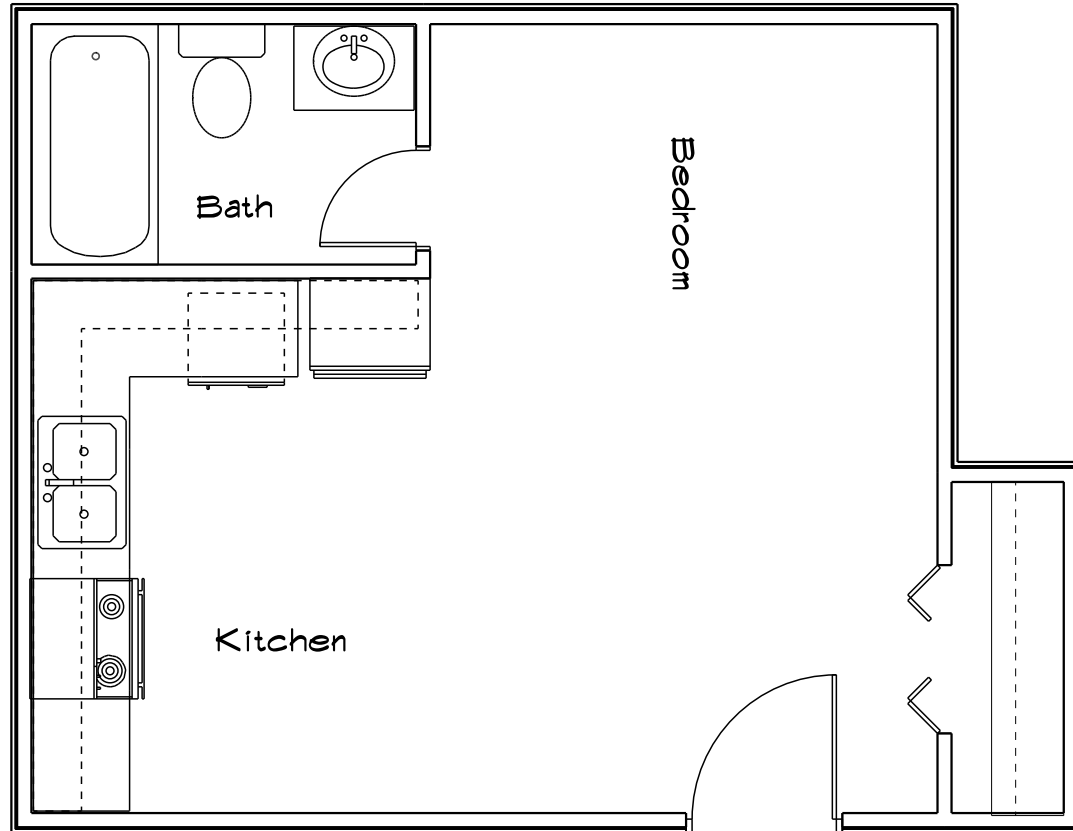

Dimon Park Townhouse 2 Bedroom 1.5 Bathroom
Rent \$570.00 to \$600.00 Square Feet 1380

1st Floor

2nd Floor

Efficiency Rent \$410.00 Square Feet 375-380

Rent \$575.00 Sqaure Feet 890
2 Bedroom & 2 Bathroom

3 Bedroom & 2 Bathroom
Rent \$750.00 Square Feet 1256

Townhouse 2 Bedroom 1.5 Bathroom
Rent \$570.00 to \$600.00 Square Feet 1240

1st Floor

2nd Floor