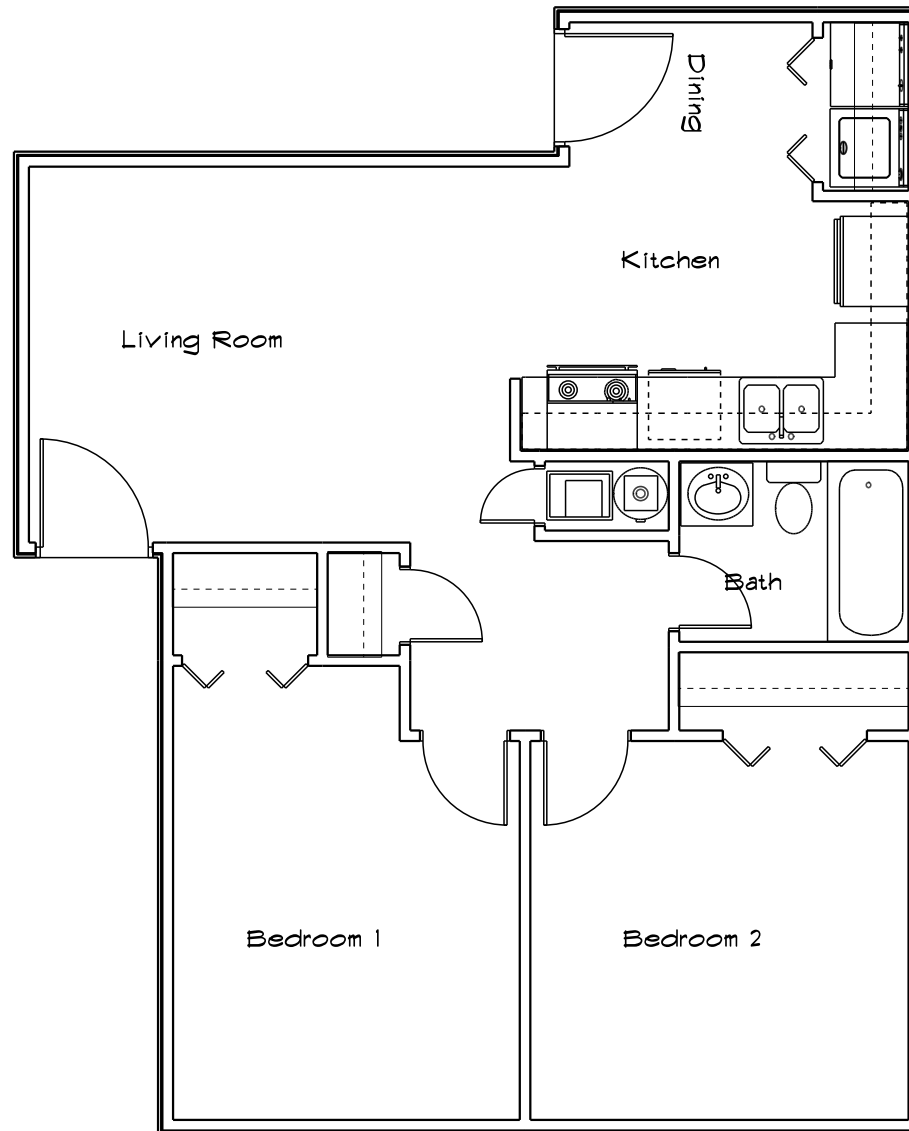

1 Bedroom 1 Bathroom

Rent \$470.00 to \$525.00 Square Feet 630-690

2 Bedroom 1 Bathroom
Rent \$550.00 to \$615.00 Square Feet 890

Rent \$625.00 Sqaure Feet 890
2 Bedroom & 2 Bathroom

3 Bedroom & 2 Bathroom
Rent \$750.00 Square Feet 1256

Dimon Park Townhouse 2 Bedroom 1.5 Bathroom
Rent \$570.00 to \$600.00 Square Feet 1380

1st Floor

2nd Floor

Efficiency Rent \$410.00 Square Feet 375-380

Rent \$575.00 Sqaure Feet 890
2 Bedroom & 2 Bathroom

3 Bedroom & 2 Bathroom
Rent \$750.00 Square Feet 1256

Townhouse 2 Bedroom 1.5 Bathroom
Rent \$570.00 to \$600.00 Square Feet 1240

1st Floor

2nd Floor