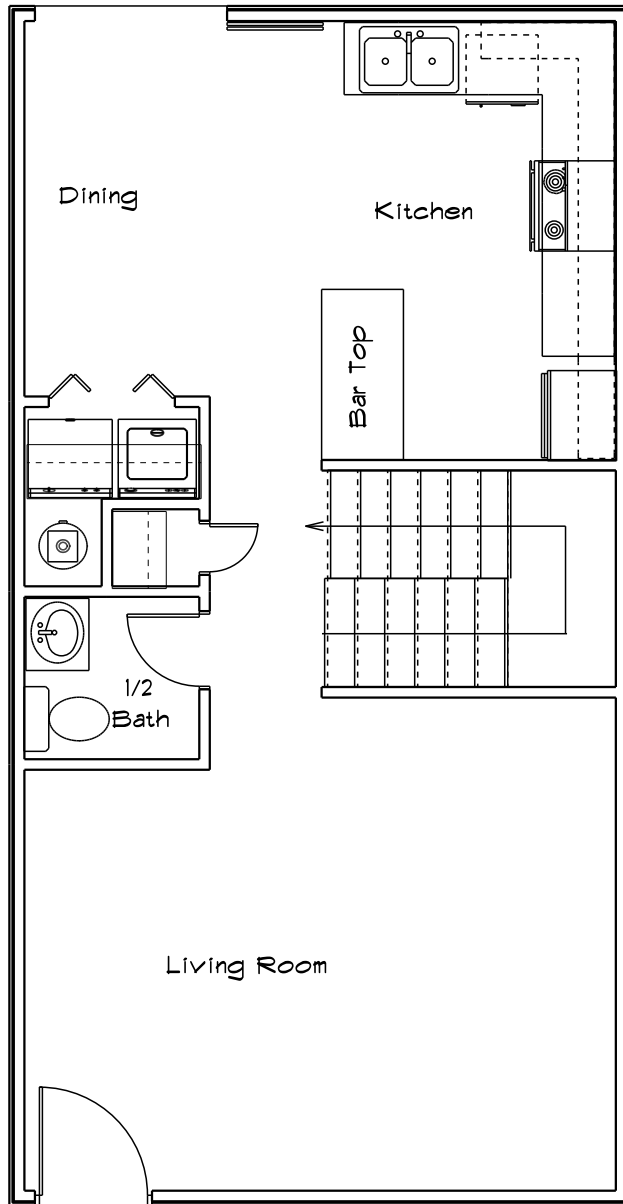

Dimon Park Townhouse 2 Bedroom 1.5 Bathroom
Rent \$570.00 to \$600.00 Square Feet 1380

1st Floor

2nd Floor

Efficiency Rent \$410.00 Square Feet 375-380

Rent \$575.00 Sqaure Feet 890
2 Bedroom & 2 Bathroom

3 Bedroom & 2 Bathroom
Rent \$750.00 Square Feet 1256

Townhouse 2 Bedroom 1.5 Bathroom
Rent \$570.00 to \$600.00 Square Feet 1240

1st Floor

2nd Floor