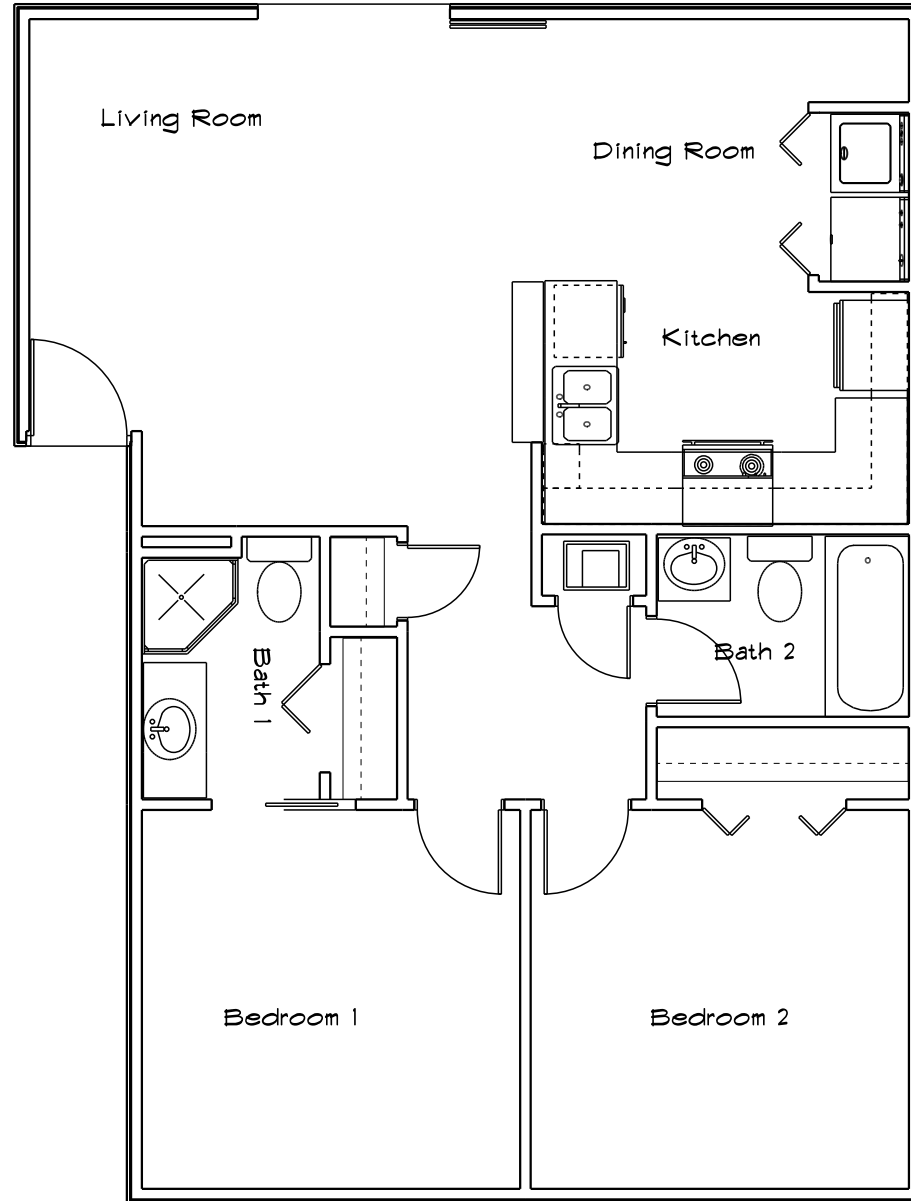

1 Bedroom 1 Bathroom

Rent \$470.00 to \$525.00 Square Feet 630-690

2 Bedroom 1 Bathroom
Rent \$550.00 to \$615.00 Square Feet 890

Rent \$625.00 Sqaure Feet 890
2 Bedroom & 2 Bathroom

3 Bedroom & 2 Bathroom
Rent \$750.00 Square Feet 1256

Dimon Park Townhouse 2 Bedroom 1.5 Bathroom
Rent \$570.00 to \$600.00 Square Feet 1380

1st Floor

2nd Floor

Efficiency Rent \$410.00 Square Feet 375-380

Rent \$575.00 Sqaure Feet 890
2 Bedroom & 2 Bathroom

3 Bedroom & 2 Bathroom
Rent \$750.00 Square Feet 1256

Townhouse 2 Bedroom 1.5 Bathroom
Rent \$570.00 to \$600.00 Square Feet 1240

1st Floor

2nd Floor